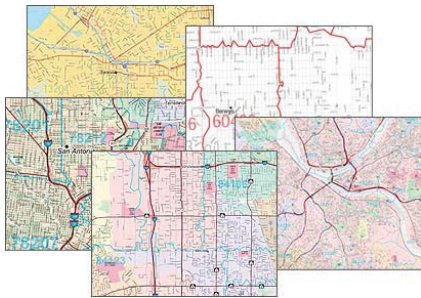

Order Today!

1-888-434-MAPS

www.mapsales.com

mapsales.com
the leading source of wall maps

© 2024 Intelligent Direct, Inc.

We help you find the Wall Maps you need!

Our Publishers

New

NATIONAL GEOGRAPHIC

National Geographic Maps including World, Continent, and US Maps...

Custom Area Maps

Create a custom area wall map of anywhere in the USA. Choose your size, style and finishing options.

"Over 200,000 wall maps... delivered as fast as Next Day!"

City Maps

Metro Maps

County Maps

State Maps

We help you find Wall Maps from among thousands-City to World Maps- the coverage you need, the way you need it!