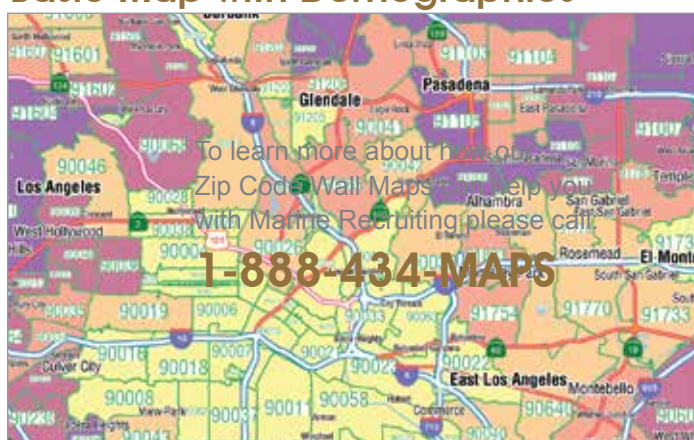

1-888-434-MAPS

Call Us Today! **1-888-434-6277**

Visit Us at: **MarketMAPS.com/Marines**

Email Us at: Alex.Goit@MarketMAPS.com

Company Headquarters: 10 First Street Wellsboro, PA 16901
West Coast: 18005 Skypark Circle, Suite 54 J, Irvine, CA 92614

Custom ZIP Code Wall Maps for Marine Recruiters

- Great Tools that you can rely on for Decision Making and Operations Management
- MarketMAPS has created Custom ZIP Code Maps for Military Recruiters for 30 years
- Most Accurate and Updated ZIP Code Maps Available
- Also available in Map Book and Digital Map formats

Basic Territory Map

Define maps by the Zip Codes included within your recruiting territory.

Basic Map with School Locations

Identify high schools, colleges, and universities within your territory.

Basic Map with Recruiting Units and Territories

Color-code different areas of a map to easily locate any recruiting unit.

Basic Map with Demographics

Shade variables such as Teenage Population to better target candidates.

Call Us Today! 1-888-434-MAPS